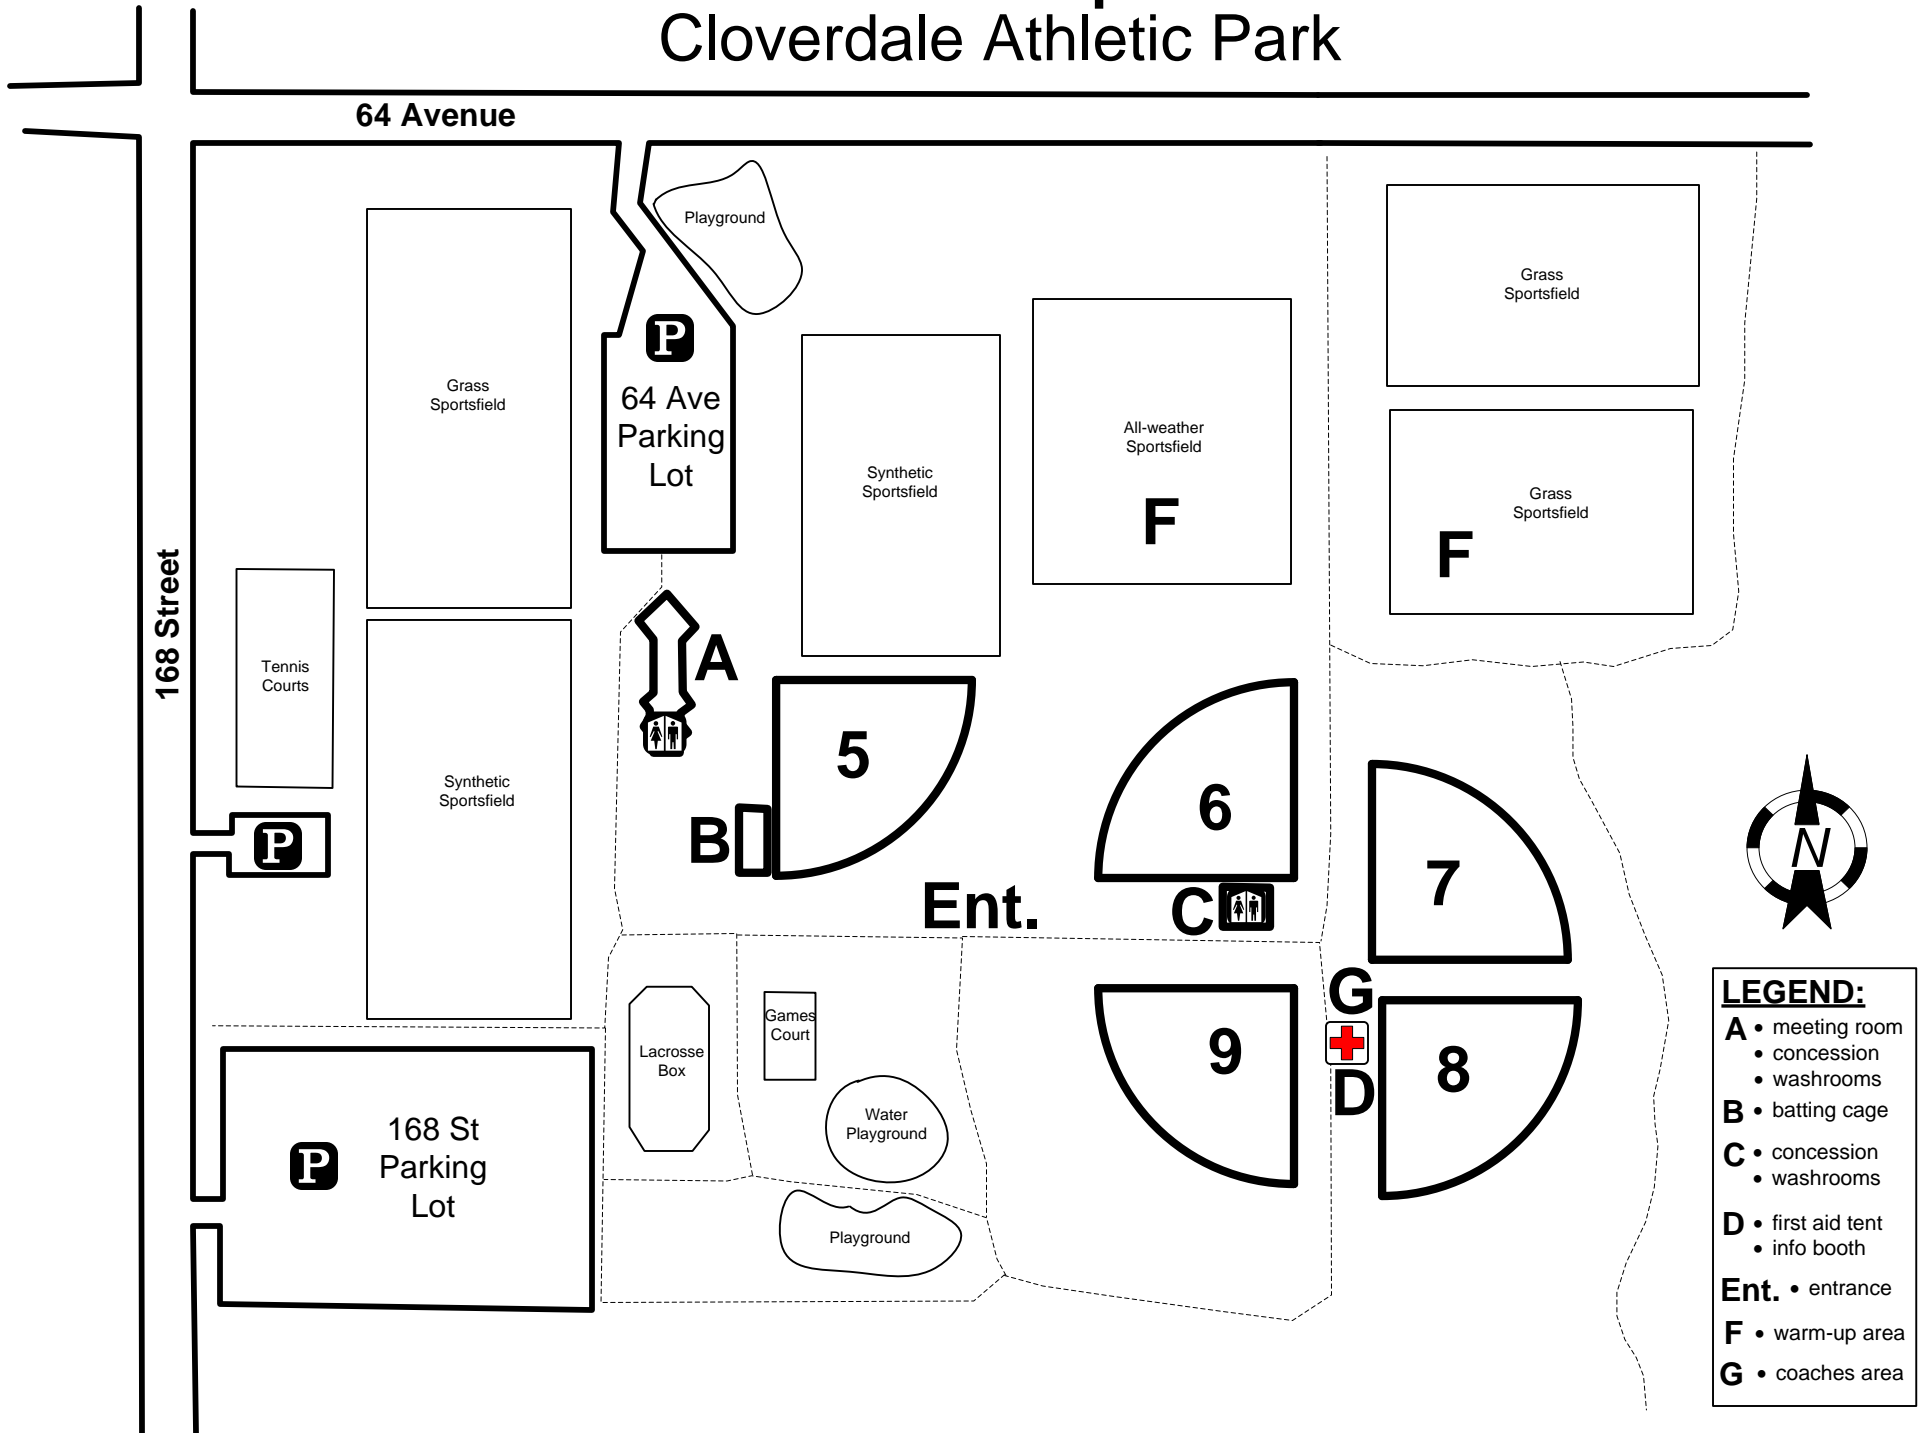

Canada Cup 2009

Cloverdale Athletic Park

- LEGEND:**
- A** • meeting room
• concession
• washrooms
 - B** • batting cage
 - C** • concession
• washrooms
 - D** • first aid tent
• info booth
 - Ent.** • entrance
 - F** • warm-up area
 - G** • coaches area